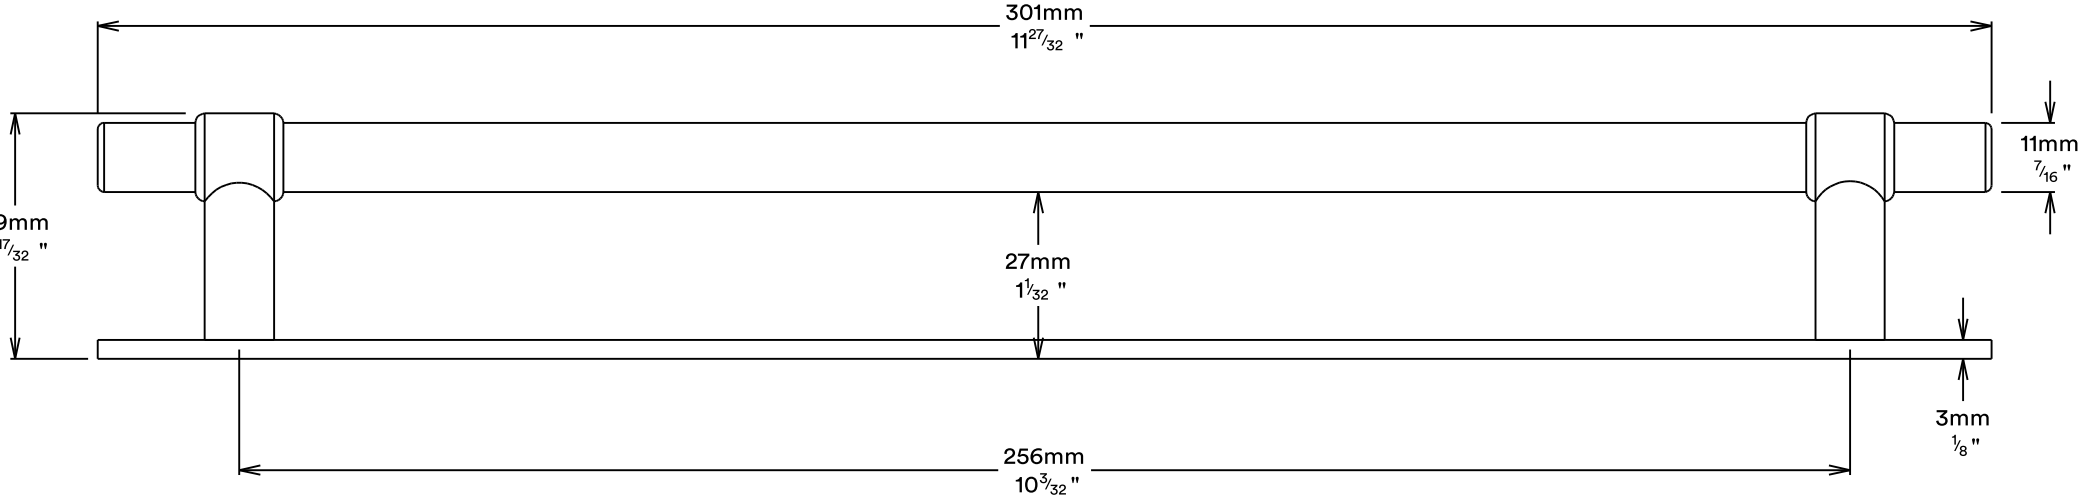

# Cabinet Pull Helsinki CTC256mm on Backplate

Created for life.