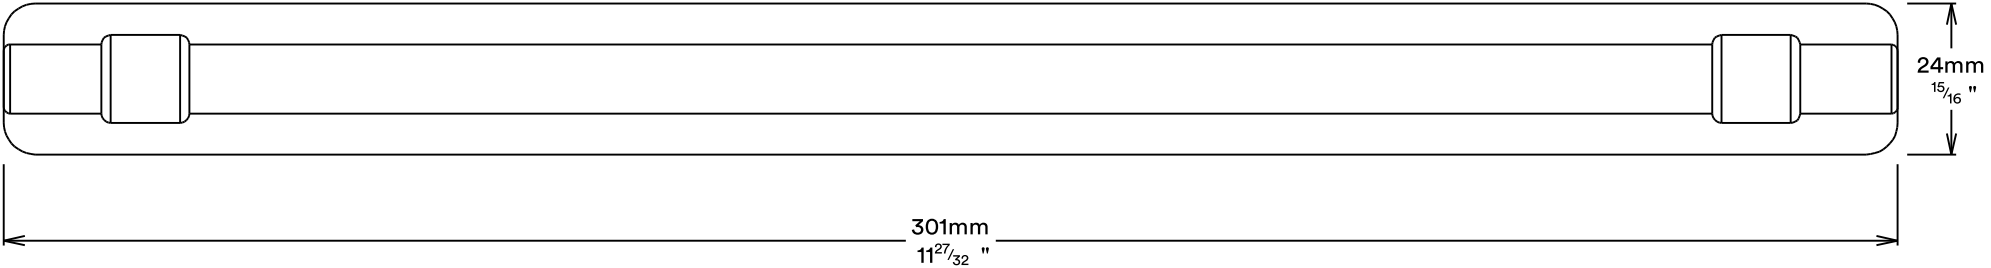

# Cabinet Pull Helsinki CTC256mm on Backplate

Created for life.